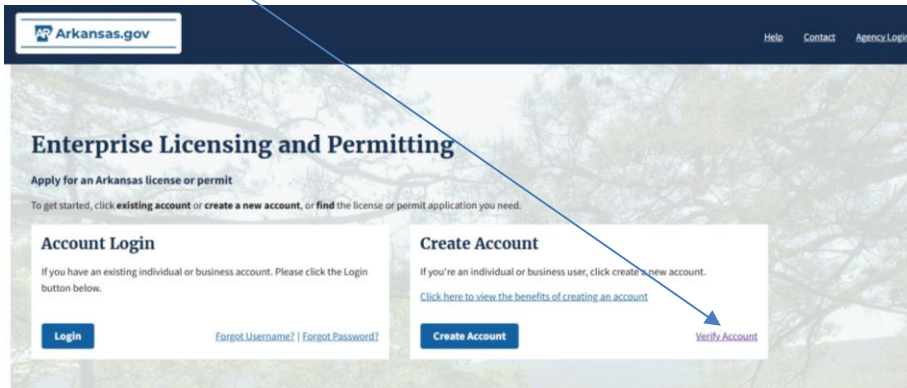

To send a reactivation link to yourself visit Arkansas.Inpweb.com

Click verify account

Enter Username

TEMPORARY PASSWORDS WILL NOT WORK.

Verify Account

Enter your username below to generate a new activation link to verify your email and finishing creating your account.